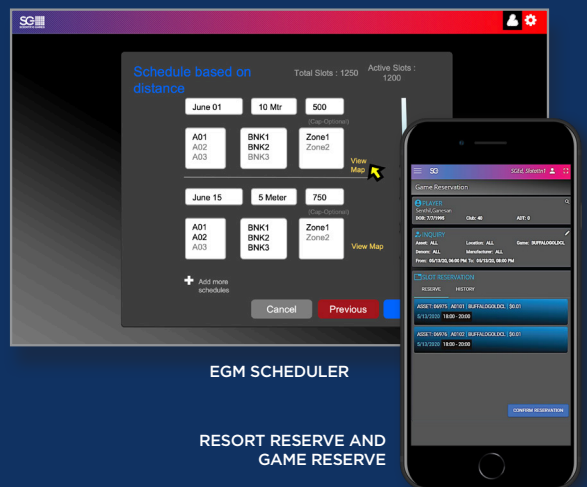

EGM SCHEDULER

RESORT RESERVE AND GAME RESERVE

sggaming.com

The look and feel of the games and their individual components and displays are trade dress of Scientific Games and its Subsidiaries. All ® notices signify marks registered in the United States. ™ and © 2020 Scientific Games Corp. and its Subsidiaries. All rights reserved. Scientific Games is committed to responsible gambling. Responsible gambling features are proactively developed to ensure the safety and security of players while using Scientific Games products.