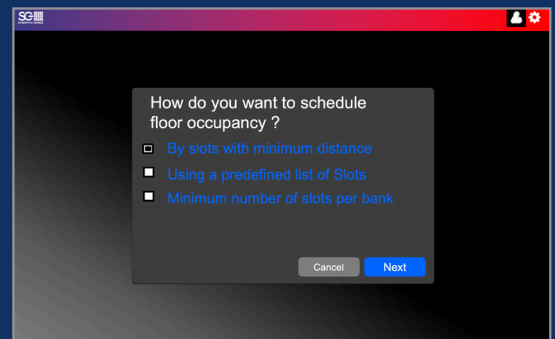

# Social Distancing Module

The **Social Distancing Module** provides an efficient and effective method for casino operators to adhere to the necessary safety measures required post COVID-19 by giving them two options to enable or disable machines and providing players the capability to reserve a time to play.

- **Dynamic Distancing:** With this feature, once a player cards in, all games in close proximity will be disabled.
- **EGM Scheduler:** Quickly upload a list of games that should remain enabled on the casino floor. The upload process can take place remotely, through the use of the Control EGM feature.
- **Resort Reserve and Game Reserve:** Provides the capability to reserve a time for players to be in the casino and also gives them an option to reserve their favorite game during their visit.